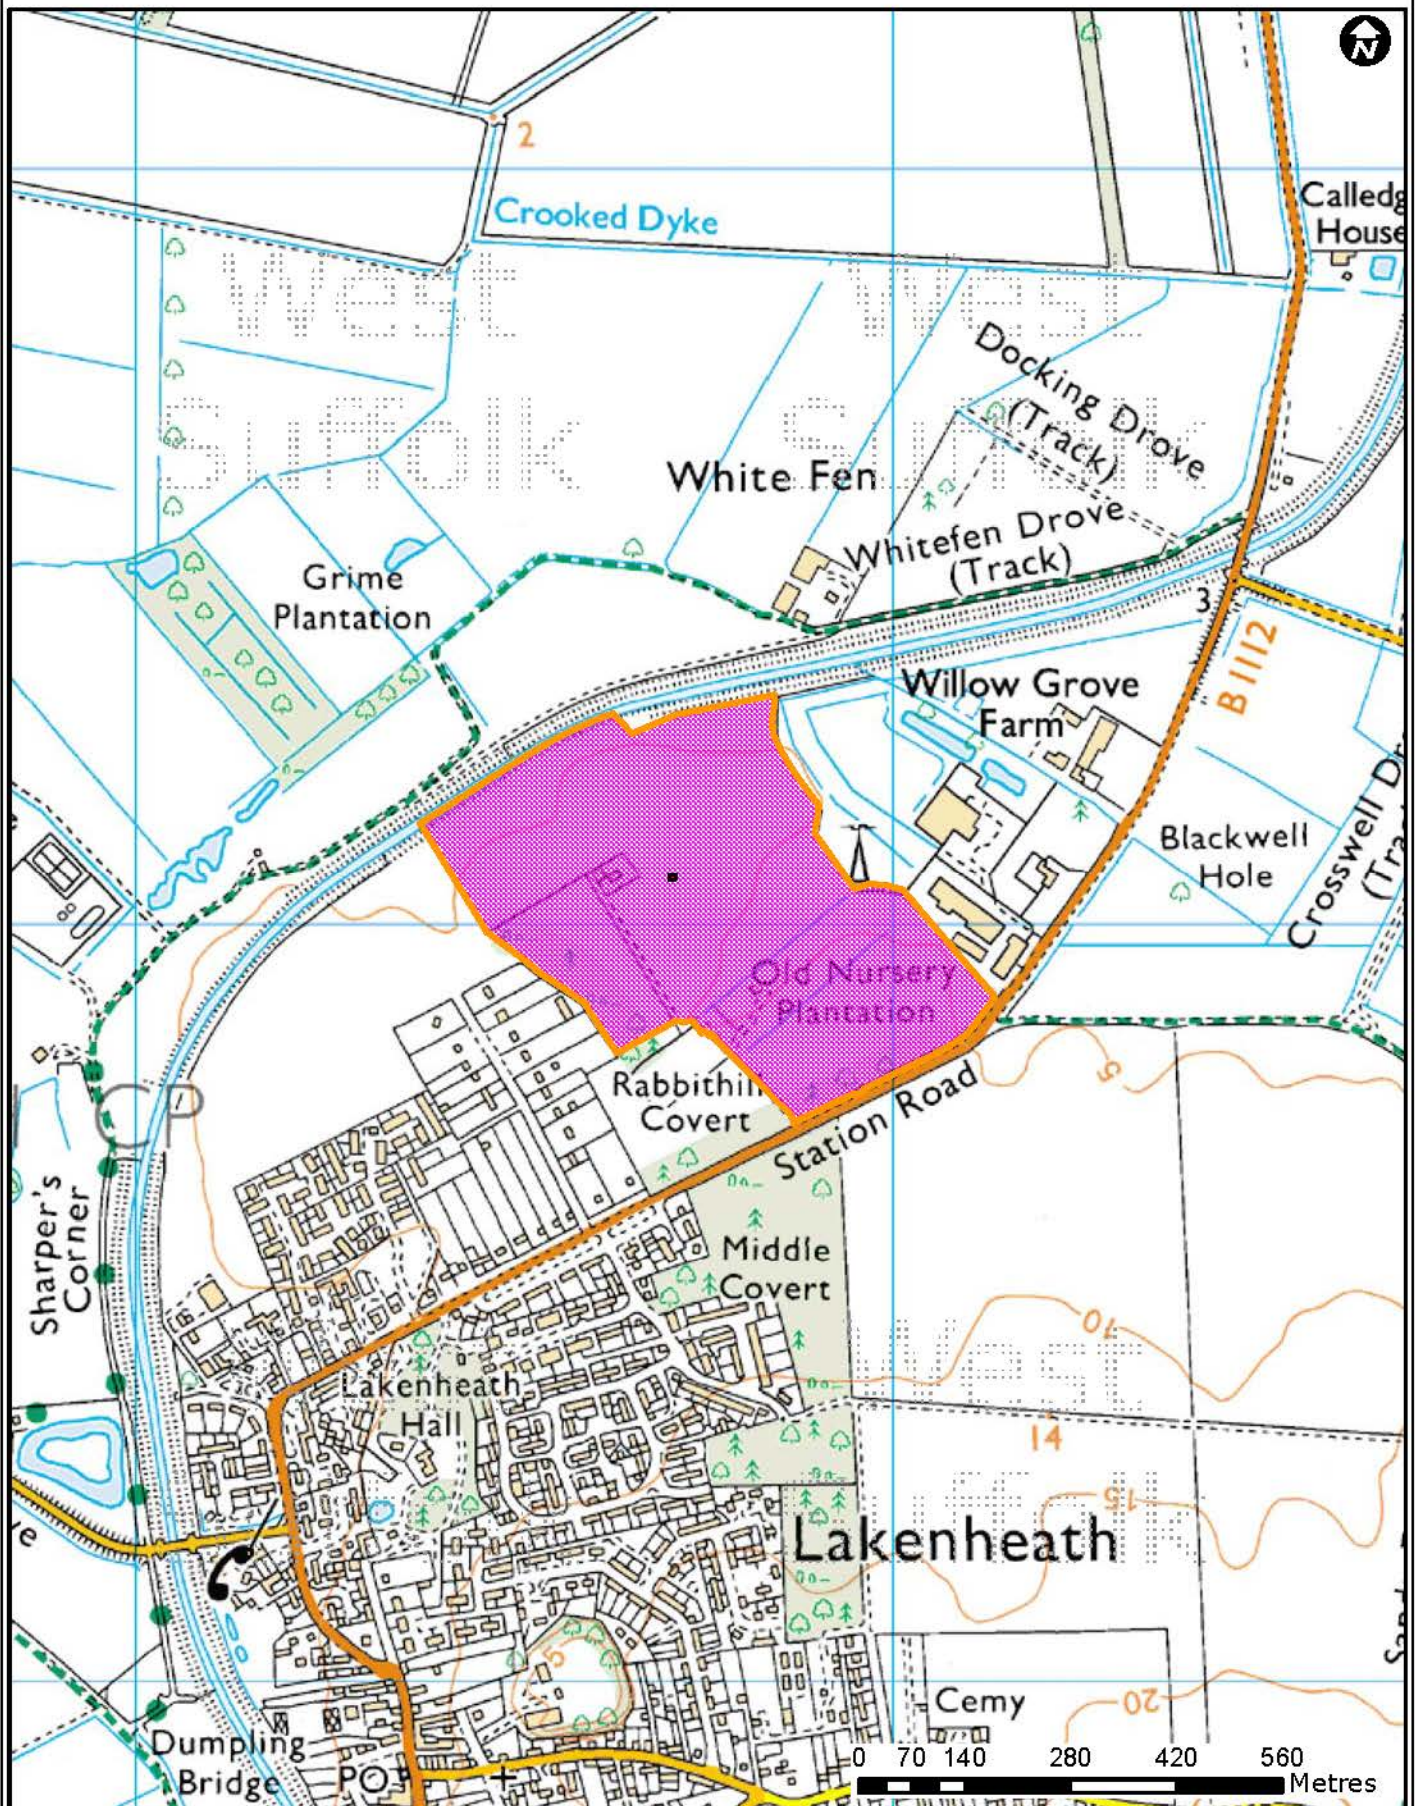

DC/14/2096/HYB

Station Road, Lakenheath

Forest Heath • St Edmundsbury

West Suffolk
working together

© Crown Copyright and database rights 2015 Ordnance Survey 100019675/100023282. You are not permitted to copy, sub-license, distribute or sell any of this data to third parties in any form. Use of this data is subject to terms and conditions. See www.westsuffolk.gov.uk/disclaimer.cfm.

Scale: 1:10,000
Date: 13/07/2016